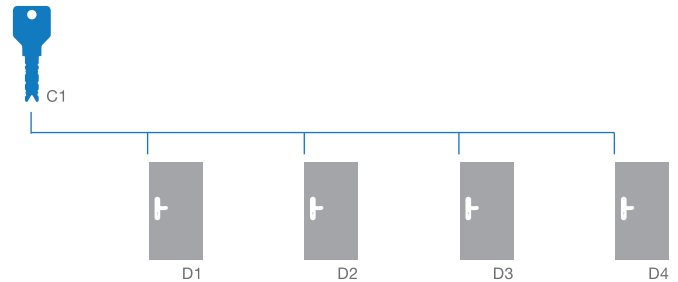

Common Key System

It is a set of identical locks operable by the same key.

Examples:

Toilets, Ducts, Service rooms