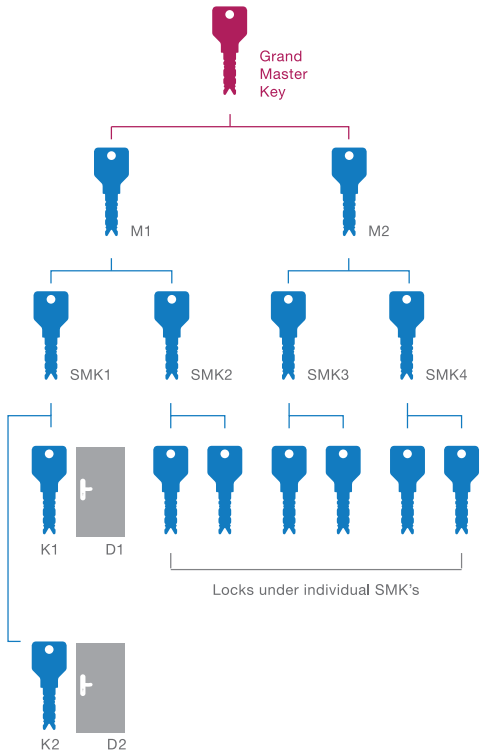

Grand Master Key Arrangement

- It is a group of small Master Key systems operable by one Grand Master Key. The Grand Master Key operates all the locks in the entire system. Each lock is operated individually by a separate key.

Examples:

Floor wise Master Key & Grand Master Key for the entire building (even across buildings)