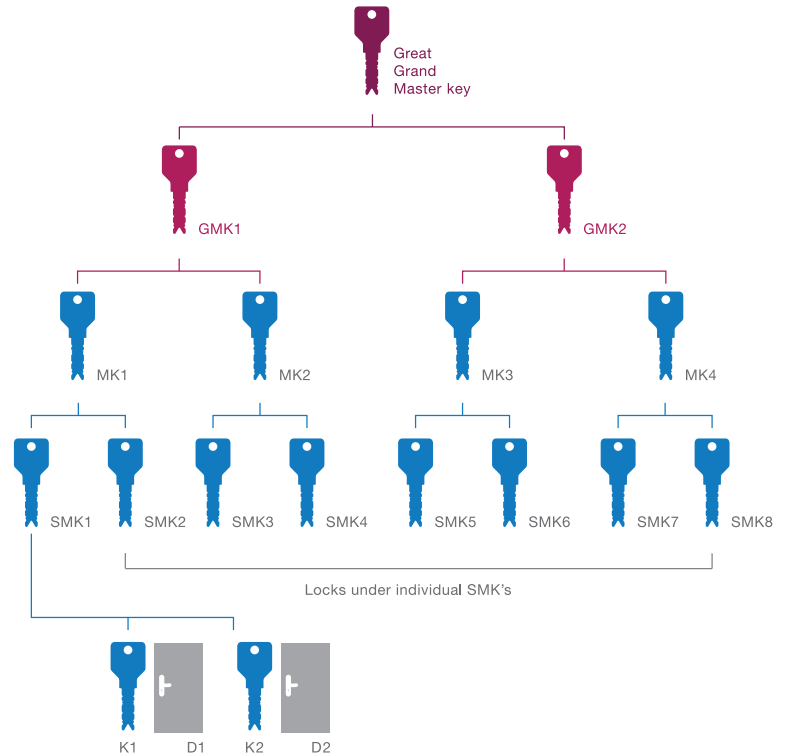

Great Grand Master Key Arrangement

- Great Grand Master Key is a group of some Grand Master Key systems operable by one Great Grand Master Key. This key operates all the locks in the entire system.

Examples:

Floorwise Master Key & Grand Master Key for the building & GGMK for the entire project.