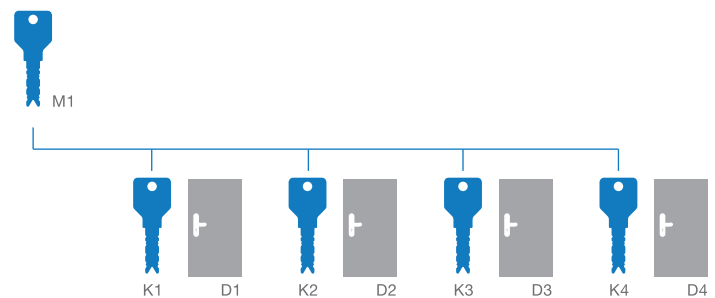

### What is Master Key System?

A Master Key is a key which can operate all the distinct locks in a predefined set. Each of these locks are also operable with their individual (change) keys.

### Master Key Arrangement

- The system consists of locks which are fitted on various application areas (D1, D2 ...)
- Each key is operated by an individually assigned key (K1, K2 ....) previously referred to as change key.
- The Master Key supersedes all these change keys and can be used to open all these locks in the system.

### Grand Master Key Arrangement

- It is a group of small Master Key systems operable by one Grand Master Key. The Grand Master Key operates all the locks in the entire system. Each lock is operated individually by a separate key.