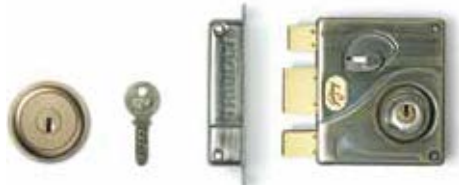

ULTRA TRIBOLT 2C (I/O) - ANTIQUE BRASS

Product Code: 8115

RETROFIT ADAPTOR TYPE A

Product Code: 5470

RETROFIT ADAPTOR TYPE B

Product Code: 5471

RETROFIT ADAPTOR TYPE D

Product Code: 8234

Use Ultra Retrofit Adaptors to upgrade from any existing Rim Lock to a superior, unpickable Godrej Ultra Lock, conveniently without the hassle of getting any additional carpentry work done on your existing door.