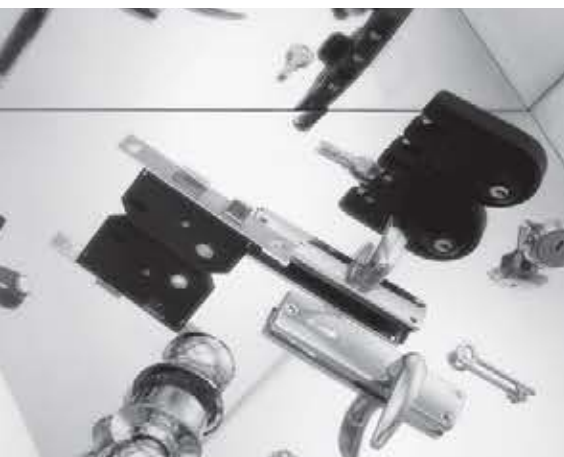

CONTENTS

Door Handle Locks

12 - 23

Rim Locks

26 - 31

Door Knob Locks

34 - 35

Furniture Locks

38 - 39

Padlocks

42 - 45

Electronic Locks

48 - 49

Architectural Hardware

52 - 63